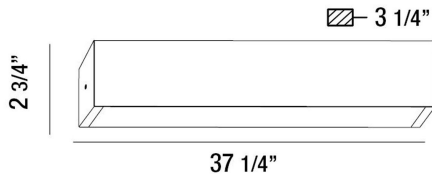

ANELLO, WALL MOUNT

PRODUCT DETAILS

No.	:	32123-012
Product Color	:	CHROME
Product Material	:	METAL
Shade / Accent Colour	:	FROSTED
Shade / Accent Material	:	GLASS
Width	:	37.25"
Height	:	2.75"
Ext	:	3.25"
Weight	:	6.6lbs

LIGHT SOURCE DETAILS

Light Source Type	:	INTEGRATED LED
Input Voltage	:	120V
Bulb Voltage	:	120V
Total Wattage	:	36W
Total Lumen	:	3600lm
Kelvin	:	3000K
CRI	:	80+
Dimmable	:	Yes

OPTIONS AVAILABLE

ITEM NO.	FINISH	SHADE
32123-012	CHROME	FROSTED

TECHNICAL DETAILS

Canopy / Backplate Height	:	3.125"
Canopy / Backplate Width	:	37"
Mounting	:	Up or Down
Approval	:	

PROJECT INFORMATION

Job Name: Date: Category:

Comments: