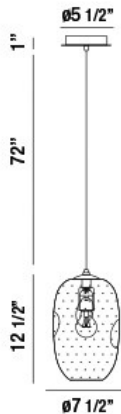

LABRIA, 8" ROUND PENDANT

OPTIONS AVAILABLE

ITEM NO.	FINISH	SHADE
34033-012	CHROME	PINK
34033-029	CHROME	SMOKE
34033-036	CHROME	GREEN

PRODUCT DETAILS

No.	:	34033-029
Product Color	:	CHROME
Product Material	:	METAL
Shade / Accent Colour	:	SMOKE
Shade / Accent Material	:	TEXTURED GLASS
Diameter	:	7.5"
Height	:	12.5"
Overall Height	:	85.5"
Weight	:	4.1lbs

LIGHT SOURCE DETAILS

Number of Bulbs	:	1
Light Source	:	Incandescent
Light Source Type	:	A19
Input Voltage	:	120V
Bulb Voltage	:	120V
Socket Type	:	E26
Wattage	:	40W
Total Wattage	:	40W
Bulb Included	:	No
Dimmable	:	Yes

TECHNICAL DETAILS

Hanging Support Type	:	WIRE
Hanging Support Length	:	72"
Canopy / Backplate Height	:	1"
Canopy / Backplate Dia.	:	5.5"
Location	:	DRY
Approval	:	

PROJECT INFORMATION

Job Name: Date: Category: