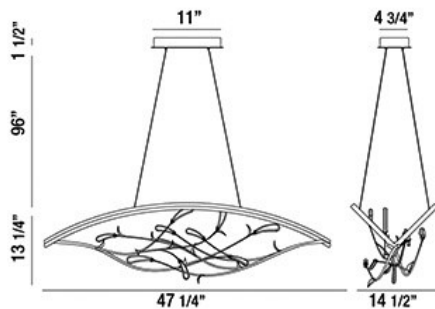

BASILICA, 47IN INTEGRATED LED LINEAR CHANDELIER

PRODUCT DETAILS

No.	:	34065-013
Product Color	:	BRONZE PLATED
Product Material	:	METAL
Shade / Accent Colour	:	CLEAR
Shade / Accent Material	:	CRYSTAL
Length	:	47.25"
Width	:	14.5"
Height	:	13.25"
Overall Height	:	110.75"
Weight	:	10LBS

OPTIONS AVAILABLE

ITEM NO.	FINISH	SHADE
34065-013	BRONZE PLATED	CLEAR

TECHNICAL DETAILS

Hanging Support Type	:	AIRCRAFT CABLE
Hanging Support Length	:	96"
Canopy / Backplate Length	:	11"
Canopy / Backplate Height	:	1.5"
Canopy / Backplate Width	:	4.75"
Driver	:	HUEUC
IP Rating	:	IP22
Location	:	DRY
Approval	:	
Beam Angle	:	360