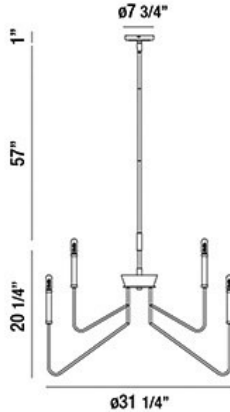

### PRODUCT DETAILS

No.	:	34072-011
Product Color	:	BLACK
Product Material	:	METAL
Shade / Accent Colour	:	BLACK/BRASS
Shade / Accent Material	:	METAL
Diameter	:	31.25"
Height	:	20.25"
Overall Height	:	78.25"
Weight	:	11.6lbs

### LIGHT SOURCE DETAILS

Number of Bulbs	:	12
Light Source	:	Incandescent
Light Source Type	:	EDISON
Input Voltage	:	120V
Bulb Voltage	:	120V
Socket Type	:	E12
Wattage	:	40W
Total Wattage	:	480W
Bulb Included	:	Yes
Dimmable	:	Yes

### TECHNICAL DETAILS

Hanging Support Type	:	ROD
Hanging Support Length	:	57"
Rods Included	:	3"+6"+12"+18"+18"
Canopy / Backplate Height	:	1"
Canopy / Backplate Dia.	:	7.75"
Location	:	DRY
Approval	:	