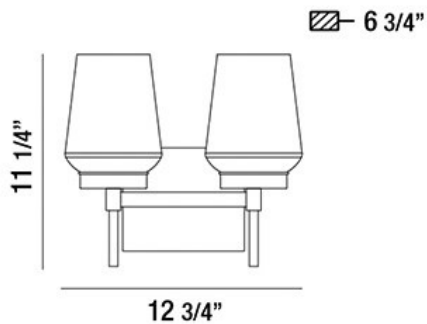

MANCHESTER, WALL MOUNT

PRODUCT DETAILS

No.	:	34092-026
Product Color	:	SATIN NICKEL
Product Material	:	METAL
Shade / Accent Colour	:	CLEAR/OPAL WHITE
Shade / Accent Material	:	GLASS
Width	:	12.75"
Height	:	11.25"
Ext	:	6.75"
Weight	:	3.8lbs

OPTIONS AVAILABLE

ITEM NO.	FINISH	SHADE
34092-026	SATIN NICKEL	CLEAR/OPAL WHITE

TECHNICAL DETAILS

Canopy / Backplate Length	:	6.5"
Canopy / Backplate Height	:	5.5"
Mounting	:	Up
Location	:	DAMP
Approval	:	