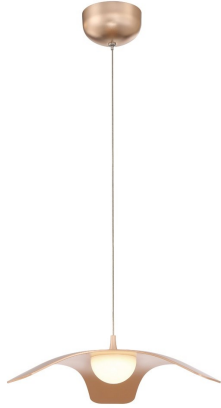

RANDORA, 13" ROUND PENDANT

PRODUCT DETAILS

No.	:	34113-011
Product Color	:	GOLD
Product Material	:	ALUMINUM
Diameter	:	13.25"
Height	:	3.25"
Overall Height	:	101.75"
Weight	:	1.6lbs

LIGHT SOURCE DETAILS

Light Source Type	:	INTEGRATED LED
Input Voltage	:	120V
Bulb Voltage	:	120V
Socket Type	:	LED
Total Wattage	:	10W
Initial Lumens	:	900lm
Kelvin	:	3500K
CRI	:	90+
Dimmable	:	Yes

OPTIONS AVAILABLE

ITEM NO.	FINISH	SHADE
34113-011	GOLD	

TECHNICAL DETAILS

Hanging Support Type	:	WIRE
Hanging Support Length	:	96"
Canopy / Backplate Height	:	2.5"
Canopy / Backplate Dia.	:	4.75"
Location	:	DRY
Approval	:	