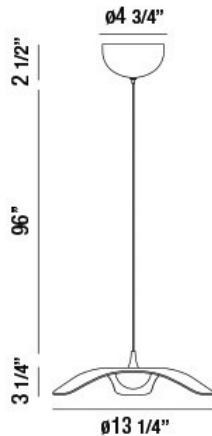

RANDORA, 13" ROUND PENDANT

PRODUCT DETAILS

No.	:	34113-011
Product Color	:	GOLD
Product Material	:	ALUMINUM
Diameter	:	13.25"
Height	:	3.25"
Overall Height	:	101.75"
Weight	:	1.6lbs

LIGHT SOURCE DETAILS

Light Source Type	:	INTEGRATED LED
Input Voltage	:	120V
Bulb Voltage	:	120V
Socket Type	:	LED
Total Wattage	:	10W
Initial Lumens	:	900lm
Kelvin	:	3500K
CRI	:	90+
Dimmable	:	Yes

OPTIONS AVAILABLE

ITEM NO.	FINISH	SHADE
34113-011	GOLD	

TECHNICAL DETAILS

Hanging Support Type	:	WIRE
Hanging Support Length	:	96"
Canopy / Backplate Height	:	2.5"
Canopy / Backplate Dia.	:	4.75"
Location	:	DRY
Approval	:	