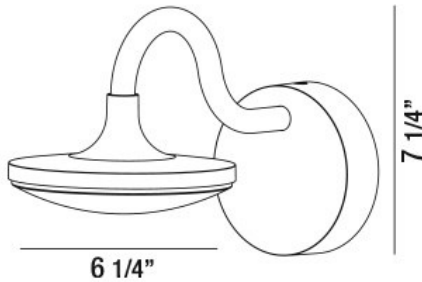

### PRODUCT DETAILS

No.	:	34119-013
Product Color	:	GRAPHITE GREY
Shade / Accent Colour	:	FROSTED ACYLIC
Width	:	6.25"
Diameter	:	6.25"
Height	:	7.25"
Ext	:	11.75"
Weight	:	1.6lbs

### TECHNICAL DETAILS

Canopy / Backplate Height	:	1.5"
Canopy / Backplate Dia.	:	4.75"
IP Rating	:	54
Location	:	WET
Approval	:	
Title 24	:	Yes