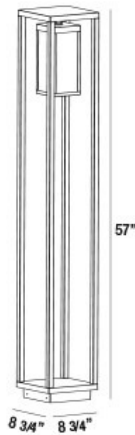

PROJECT INFORMATION

Job Name: Date: Category:

Comments: