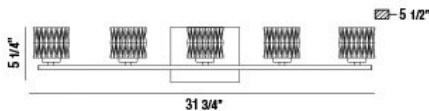

### PRODUCT DETAILS

No.	:	34162-019
Product Color	:	CHROME
Product Material	:	METAL
Shade / Accent Colour	:	CHROME
Shade / Accent Material	:	GLASS
Width	:	31.75"
Height	:	5.25"
Ext	:	5.5"
Weight	:	6.2LBS

### TECHNICAL DETAILS

Canopy / Backplate Length	:	6.5"
Canopy / Backplate Height	:	1.25"
Canopy / Backplate Width	:	5"
Driver	:	EK-TOP
Mounting	:	UP
IP Rating	:	DAMP
Location	:	DAMP
Approval	:	