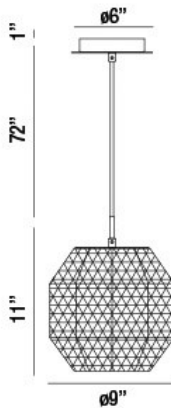

### PRODUCT DETAILS

|                         |   |           |
|-------------------------|---|-----------|
| No.                     | : | 34289-020 |
| Product Color           | : | CHROME    |
| Product Material        | : | METAL     |
| Shade / Accent Colour   | : | CLEAR     |
| Shade / Accent Material | : | GLASS     |
| Diameter                | : | 9"        |
| Height                  | : | 11"       |
| Overall Height          | : | 84"       |
| Weight                  | : | 2.5lbs    |

### LIGHT SOURCE DETAILS

|                   |   |              |
|-------------------|---|--------------|
| Number of Bulbs   | : | 1            |
| Light Source      | : | Incandescent |
| Light Source Type | : | A19          |
| Input Voltage     | : | 120V         |
| Bulb Voltage      | : | 120V         |
| Socket Type       | : | E26          |
| Wattage           | : | 60W          |
| Total Wattage     | : | 60W          |
| Bulb Included     | : | No           |
| Dimmable          | : | Yes          |

### TECHNICAL DETAILS

|                           |   |   |
|---------------------------|---|---|
| Hanging Support Type      | : | WIRE  |
| Hanging Support Length    | : | 72"   |
| Canopy / Backplate Height | : | 1"  |
| Canopy / Backplate Dia.   | : | 6"  |
| Location                  | : | DRY   |
| Approval                  | : |  |