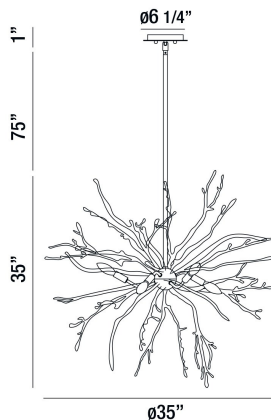

ABERDEEN, 35" ROUND CHANDELIER

PRODUCT DETAILS

No.	:	35639-015
Product Color	:	GOLD LEAF
Product Material	:	METAL
Shade / Accent Colour	:	GOLD
Shade / Accent Material	:	BRANCH ACCENTS
Diameter	:	35"
Height	:	35"
Overall Height	:	111"
Weight	:	31lbs

LIGHT SOURCE DETAILS

Number of Bulbs	:	6
Light Source	:	Incandescent
Light Source Type	:	B10
Input Voltage	:	120V
Bulb Voltage	:	120V
Socket Type	:	E12
Wattage	:	60W
Total Wattage	:	360W
Bulb Included	:	No
Dimmable	:	Yes

OPTIONS AVAILABLE

ITEM NO.	FINISH	SHADE
35639-015	GOLD LEAF	GOLD

TECHNICAL DETAILS

Hanging Support Type	:	ROD
Hanging Support Length	:	75"
Rods Included	:	3"+6"+12"+18"+18"+18"
Canopy / Backplate Height	:	1"
Canopy / Backplate Dia.	:	6.25"
Location	:	DRY
Approval	:	