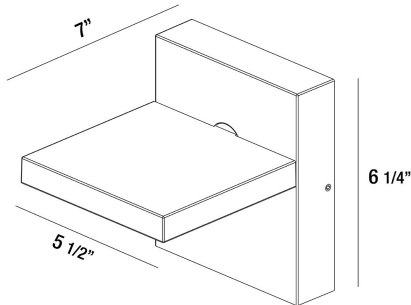

35856, LARGE LED OUTDOOR WALL MOUNT

PRODUCT DETAILS

No.	:	35856-016
Product Color	:	GRAPHITE GREY
Width	:	5.5"
Height	:	6.25"
Ext	:	7"
Weight	:	2.8lbs

LIGHT SOURCE DETAILS

Light Source Type	:	INTEGRATED LED
Input Voltage	:	120V/277VV
Bulb Voltage	:	120V
Socket Type	:	LED
Total Wattage	:	13W
Total Lumen	:	750lm
Kelvin	:	3000K
CRI	:	90

OPTIONS AVAILABLE

ITEM NO.	FINISH	SHADE
35856-016	GRAPHITE GREY	

TECHNICAL DETAILS

Canopy / Backplate Height	:	5.25"
Canopy / Backplate Width	:	4.25"
Driver	:	ROYALUX
IP Rating	:	65
Location	:	WET
Approval	:	
Title 24	:	Yes