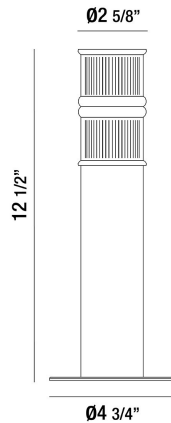

35896, SMALL OUTDOOR LED BOLLARD

PRODUCT DETAILS

No.	:	35896-012
Product Color	:	BLACK
Shade / Accent Colour	:	CRYSTAL GLASS
Width	:	4.75"
Height	:	12.5"
Weight	:	2.5lbs

LIGHT SOURCE DETAILS

Light Source Type	:	INTEGRATED LED
Input Voltage	:	12V
Bulb Voltage	:	12V
Socket Type	:	LED
Total Wattage	:	4W
Total Lumen	:	210lm
Kelvin	:	3000K
CRI	:	80

OPTIONS AVAILABLE

ITEM NO.	FINISH	SHADE
35896-012	BLACK	CRYSTAL GLASS

TECHNICAL DETAILS

Canopy / Backplate Height	:	12.5"
IP Rating	:	65
Location	:	WET
Approval	:	
Title 24	:	Yes

PROJECT INFORMATION

Job Name: Date: Category: