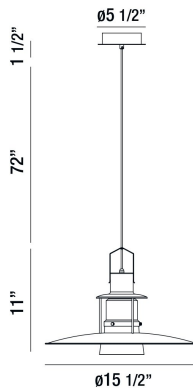

LAMPOR, 16" ROUND PENDANT

OPTIONS AVAILABLE

ITEM NO.	FINISH	SHADE
35957-010	BRUSHED BRASS	COGNAC
35957-027	BRONZE	CLEAR

PRODUCT DETAILS

No.	: 35957-027
Product Color	: BRONZE
Product Material	: METAL
Shade / Accent Colour	: CLEAR
Shade / Accent Material	: GLASS
Diameter	: 15.5"
Height	: 11"
Overall Height	: 84.5"
Weight	: 3.3lbs

LIGHT SOURCE DETAILS

Light Source Type	: INTEGRATED LED
Input Voltage	: 120V
Bulb Voltage	: 120V
Socket Type	: LED
Total Wattage	: 13W
Initial Lumens	: 1040lm
Kelvin	: 3000K
CRI	: 80+
Dimmable	: Yes

TECHNICAL DETAILS

Hanging Support Type	: WIRE
Hanging Support Length	: 72"
Canopy / Backplate Height	: 1.5"
Canopy / Backplate Dia.	: 5.5"
Location	: DRY
Approval	: 

PROJECT INFORMATION

 Job Name: Date: Category:

 Comments: