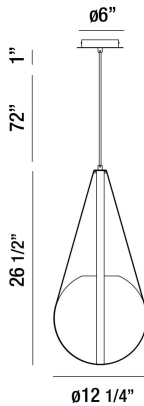

ROSEMOUNT, 27IN PENDANT

PRODUCT DETAILS

No.	:	35990-017
Product Color	:	CHROME
Product Material	:	METAL
Shade / Accent Colour	:	WHITE
Shade / Accent Material	:	GLASS
Diameter	:	12.25"
Height	:	26.5"
Overall Height	:	99.5"
Weight	:	5LBS

LIGHT SOURCE DETAILS

Number of Bulbs	:	1
Light Source	:	BULB
Light Source Type	:	A19
Input Voltage	:	120V
Bulb Voltage	:	120V
Socket Type	:	E26
Wattage	:	60W
Total Wattage	:	60W
Bulb Included	:	NO
Dimmable	:	YES

OPTIONS AVAILABLE

ITEM NO.	FINISH	SHADE
35990-017	CHROME	WHITE/TAN
35990-024	CHROME	CLEAR/TAN

TECHNICAL DETAILS

Hanging Support Type	:	WIRE
Hanging Support Length	:	72"
Canopy / Backplate Height	:	1"
Canopy / Backplate Dia.	:	6"
IP Rating	:	IP22
Location	:	DRY
Approval	:	
Beam Angle	:	360