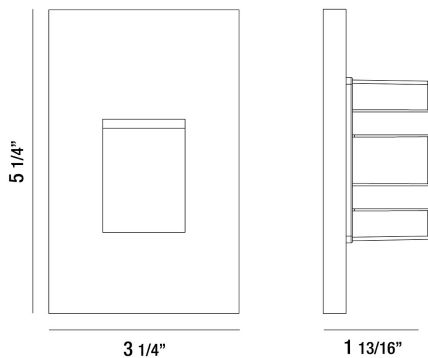

PROJECT INFORMATION

Job Name: Date: Type:

Comments: