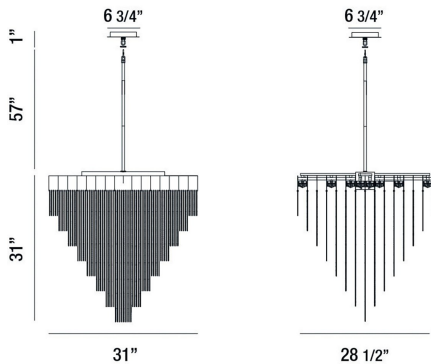

BLOOMFIELD, 18-LIGHT 31IN INTEGRATED LED PENDANT CHANDELIER

PRODUCT DETAILS

No.	:	37095-029
Product Color	:	MATTE BLACK
Product Material	:	METAL
Shade / Accent Colour	:	BLACK
Shade / Accent Material	:	ALUMINUM
Length	:	31"
Width	:	28.5"
Height	:	31"
Overall Height	:	89"
Weight	:	32.1LBS

LIGHT SOURCE DETAILS

Light Source Type	:	INTEGRATED LED
Input Voltage	:	120V
Bulb Voltage	:	120V
Socket Type	:	INTEGRATED
Total Wattage	:	81W
Delivered Lumens	:	2100LM
Kelvin	:	3000K
CRI	:	90
Dimmable	:	YES

OPTIONS AVAILABLE

ITEM NO.	FINISH	SHADE
37095-017	MATTE GOLD	
37095-029	MATTE BLACK	

TECHNICAL DETAILS

Hanging Support Type	:	ROD
Hanging Support Length	:	57"
Rods Included	:	3"+6"+12"+18"+18"
Canopy / Backplate Length	:	6.75"
Canopy / Backplate Height	:	1"
Canopy / Backplate Width	:	6.75"
IP Rating	:	IP22
Location	:	DRY
Approval	:	
Beam Angle	:	360