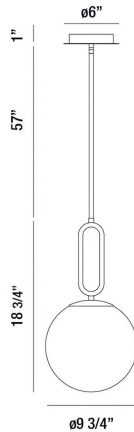

PROSPECT, 10" ROUND PENDANT

PRODUCT DETAILS

No.	:	37231-022
Product Color	:	SATIN NICKEL
Product Material	:	METAL
Shade / Accent Colour	:	OPAL WHITE
Shade / Accent Material	:	GLASS
Diameter	:	9.75"
Height	:	18.75"
Overall Height	:	76.75"
Weight	:	3.6lbs

LIGHT SOURCE DETAILS

Number of Bulbs	:	1
Light Source	:	Incandescent
Light Source Type	:	A19
Input Voltage	:	120V
Bulb Voltage	:	120V
Socket Type	:	E26
Wattage	:	60W
Total Wattage	:	60W
Bulb Included	:	No
Dimmable	:	Yes

OPTIONS AVAILABLE

ITEM NO.	FINISH	SHADE
37231-019	BLACK	OPAL WHITE
37231-022	SATIN NICKEL	OPAL WHITE
37231-039	GOLD	OPAL WHITE

TECHNICAL DETAILS

Hanging Support Type	:	ROD
Hanging Support Length	:	57"
Rods Included	:	3"+6"+12"+18"+18"
Canopy / Backplate Height	:	1"
Canopy / Backplate Dia.	:	6"
Location	:	DRY
Approval	:	