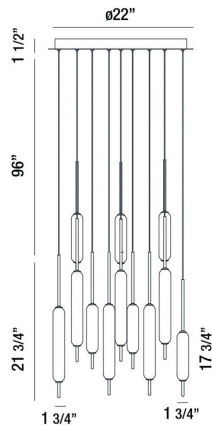

CUMBERLAND, 22" ROUND CHANDELIER

PRODUCT DETAILS

No.	:	37235-043
Product Color	:	SATIN NICKEL
Product Material	:	METAL
Shade / Accent Colour	:	WHITE
Shade / Accent Material	:	GLASS
Diameter	:	22"
Height	:	21.75"
Overall Height	:	119.25"
Weight	:	23.1lbs

LIGHT SOURCE DETAILS

Light Source Type	:	INTEGRATED LED
Input Voltage	:	120V
Bulb Voltage	:	120V
Socket Type	:	LED
Total Wattage	:	120W
Delivered Lumens	:	7200lm
Kelvin	:	3000K
CRI	:	90+
Dimmable	:	Yes

OPTIONS AVAILABLE

ITEM NO.	FINISH	SHADE
37235-017	ANTIQUÉ BRASS	WHITE
37235-024	BLACK	WHITE
37235-031	MIXED	WHITE
37235-043	SATIN NICKEL	WHITE

TECHNICAL DETAILS

Hanging Support Type	:	WIRE
Hanging Support Length	:	96"
Canopy / Backplate Height	:	1.5"
Canopy / Backplate Dia.	:	22"
Location	:	DRY
Approval	:	
Title 24	:	Yes