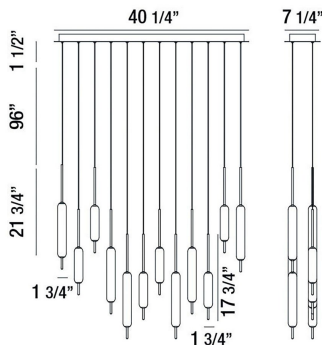

CUMBERLAND, 12-LIGHT 40IN INTEGRATED LED MULTI DROP CHANDELIER

PRODUCT DETAILS

No.	:	37236-014
Product Color	:	ANTIQUÉ BRASS
Product Material	:	METAL
Shade / Accent Colour	:	WHITE
Shade / Accent Material	:	GLASS
Length	:	40.25"
Width	:	7.25"
Height	:	21.75"
Overall Height	:	119.25"
Weight	:	23LBS

OPTIONS AVAILABLE

ITEM NO.	FINISH	SHADE
37236-014	ANTIQUÉ BRASS	WHITE
37236-038	MIX	WHITE
37236-042	SATIN NICKEL	WHITE

TECHNICAL DETAILS

Hanging Support Type	:	WIRE
Hanging Support Length	:	96"
Canopy / Backplate Length	:	12.25"
Canopy / Backplate Height	:	1.25"
Canopy / Backplate Width	:	5.25"
IP Rating	:	IP22
Location	:	DRY
Approval	:	
Title 24	:	YES
Beam Angle	:	360