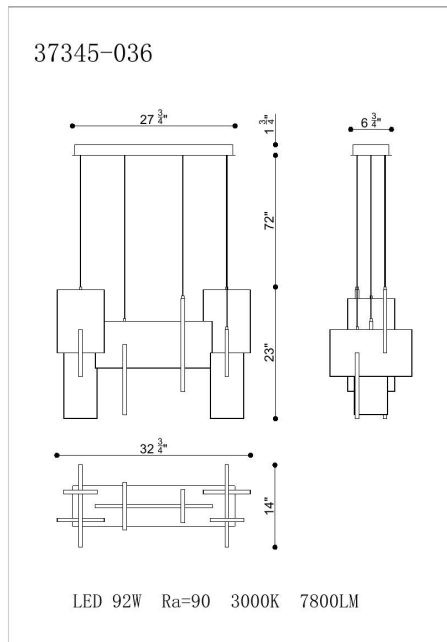

COBURG, 33IN INTEGRATED LED CHANDELIER

PRODUCT DETAILS

No.	:	37345-025
Product Color	:	ANODIZED BLACK
Product Material	:	METAL
Shade / Accent Colour	:	WHITE
Shade / Accent Material	:	ACRYLIC
Length	:	32.75"
Width	:	14"
Height	:	23"
Overall Height	:	96.75"
Weight	:	29LBS

LIGHT SOURCE DETAILS

Light Source Type	:	INTEGRATED LED
Input Voltage	:	120V
Bulb Voltage	:	120V
Socket Type	:	INTEGRATED
Total Wattage	:	93W
Delivered Lumens	:	1950LM
Kelvin	:	3000K
CRI	:	90
Dimmable	:	YES

OPTIONS AVAILABLE

ITEM NO.	FINISH	SHADE
37345-013	GOLD	
37345-025	ANODIZED BLACK	
37345-036	ANODIZED SILVER	

TECHNICAL DETAILS

Hanging Support Type	:	AIRCRAFT CABLE
Hanging Support Length	:	72"
Canopy / Backplate Length	:	27.75"
Canopy / Backplate Height	:	1.5"
Canopy / Backplate Width	:	1.75"
IP Rating	:	IP22
Location	:	DRY
Approval	:	
Beam Angle	:	360