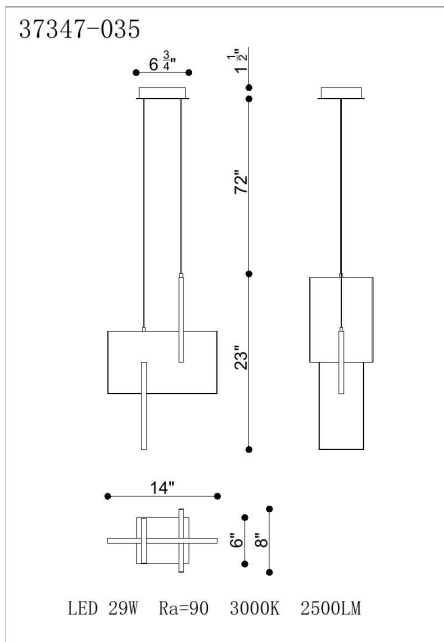

COBURG, 23IN INTEGRATED LED PENDANT

PRODUCT DETAILS

No.	:	37347-023
Product Color	:	ANODIZED BLACK
Product Material	:	METAL
Shade / Accent Colour	:	WHITE
Shade / Accent Material	:	ACRYLIC
Length	:	14"
Width	:	8"
Height	:	23"
Overall Height	:	95"
Weight	:	7.1LBS

LIGHT SOURCE DETAILS

Light Source Type	:	INTEGRATED LED
Input Voltage	:	120V
Bulb Voltage	:	120V
Socket Type	:	INTEGRATED
Total Wattage	:	29W
Delivered Lumens	:	800LM
Kelvin	:	3000K
CRI	:	90
Dimmable	:	YES

OPTIONS AVAILABLE

ITEM NO.	FINISH	SHADE
37347-017	GOLD	
37347-023	ANODIZED BLACK	
37347-035	ANODIZED SILVER	

TECHNICAL DETAILS

Hanging Support Type	:	WIRE
Hanging Support Length	:	72"
Canopy / Backplate Length	:	6.75"
Canopy / Backplate Height	:	1.5"
Canopy / Backplate Width	:	6"
IP Rating	:	IP22
Location	:	DRY
Approval	:	
Beam Angle	:	360