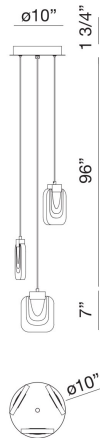

PAGET, 3-LIGHT 10IN INTEGRATED LED PENANT CHANDELIER

PRODUCT DETAILS

No.	:	38042-020
Product Color	:	CHROME
Shade / Accent Colour	:	CLEAR
Shade / Accent Material	:	GLASS
Diameter	:	10"
Height	:	7"
Overall Height	:	96"
Weight	:	8.7LBS

LIGHT SOURCE DETAILS

Light Source Type	:	INTEGRATED LED
Input Voltage	:	120V
Bulb Voltage	:	24V
Socket Type	:	INTEGRATED
Total Wattage	:	15W
Delivered Lumens	:	660LM
Kelvin	:	3000K
CRI	:	90
Dimmable	:	YES

OPTIONS AVAILABLE

ITEM NO.	FINISH	SHADE
38042-010	MATTE GOLD	
38042-020	CHROME	CHROME

TECHNICAL DETAILS

Hanging Support Type	:	WIRE
Canopy / Backplate Height	:	1.75"
Canopy / Backplate Dia.	:	10"
IP Rating	:	IP22
Location	:	DRY
Approval	:	
Beam Angle	:	360