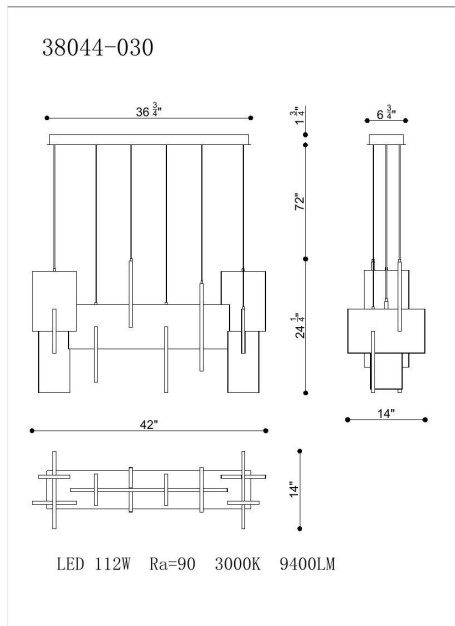

COBURG, 3-LIGHT 42IN INTEGRATED LED LINEAR CHANDELIER

PRODUCT DETAILS

| | | |
|-------------------------|---|----------------|
| No. | : | 38044-021 |
| Product Color | : | ANODIZED BLACK |
| Product Material | : | METAL |
| Shade / Accent Colour | : | WHITE |
| Shade / Accent Material | : | ACRYLIC |
| Length | : | 42" |
| Width | : | 14" |
| Height | : | 24.25" |
| Overall Height | : | 96.75" |
| Weight | : | 35.2LBS |

LIGHT SOURCE DETAILS

| | | |
|-------------------|---|----------------|
| Light Source Type | : | INTEGRATED LED |
| Input Voltage | : | 120V |
| Bulb Voltage | : | 24V |
| Socket Type | : | INTEGRATED |
| Total Wattage | : | 129W |
| Delivered Lumens | : | 2900LM |
| Kelvin | : | 3000K |
| CRI | : | 90 |
| Dimmable | : | YES |

| | | |
|---------------------------|---|---|
| Hanging Support Type | : | WIRE |
| Canopy / Backplate Length | : | 36.75" |
| Canopy / Backplate Height | : | 1.5" |
| Canopy / Backplate Width | : | 6.75" |
| IP Rating | : | IP22 |
| Location | : | DRY |
| Approval | : |  |
| Title 24 | : | YES |
| Beam Angle | : | 360 |