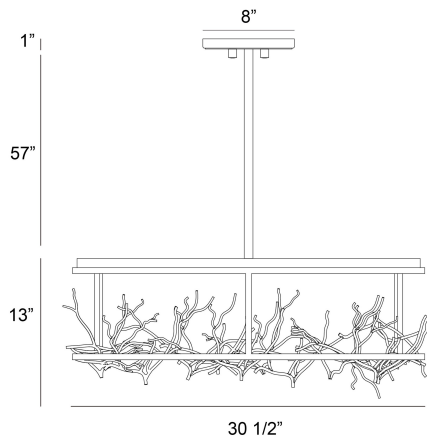

AERIE, 31IN INTEGRATED LED CHANDELIER

PRODUCT DETAILS

No.	:	38097-027
Product Color	:	SILVER-BLACK MIX
Product Material	:	METAL
Shade / Accent Colour	:	SILVER
Shade / Accent Material	:	STEEL
Diameter	:	30.5"
Height	:	13"
Overall Height	:	70"
Weight	:	46.4LBS

LIGHT SOURCE DETAILS

Light Source Type	:	INTEGRATED LED
Input Voltage	:	120V
Bulb Voltage	:	120V
Socket Type	:	INTEGRATED
Total Wattage	:	42W
Delivered Lumens	:	450LM
Kelvin	:	3000K
CRI	:	90
Dimmable	:	YES

OPTIONS AVAILABLE

ITEM NO.	FINISH	SHADE
38097-010	GOLD-BLACK MIX	
38097-027	SILVER-BLACK MIX	

TECHNICAL DETAILS

Hanging Support Type	:	ROD
Hanging Support Length	:	57"
Rods Included	:	3"+6"+12"+18"+18"
Canopy / Backplate Height	:	1"
Canopy / Backplate Dia.	:	8"
IP Rating	:	IP22
Location	:	DRY
Approval	:	
Title 24	:	YES
Beam Angle	:	360