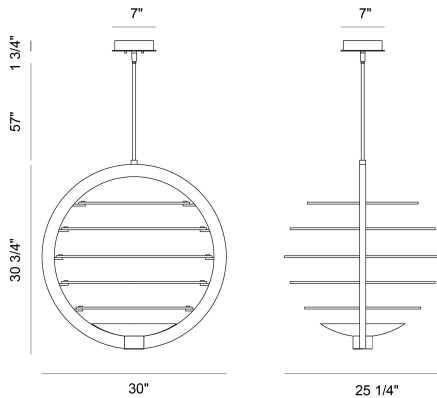

OMBRA, LARGE LED CHANDELIER

PRODUCT DETAILS

No.	:	38152-023
Product Color	:	POLISHED NICKEL
Product Material	:	METAL
Shade / Accent Colour	:	CHROME
Shade / Accent Material	:	~
Length	:	30"
Width	:	25.25"
Height	:	30.75"
Weight	:	26.6LBS

LIGHT SOURCE DETAILS

Light Source Type	:	INTEGRATED LED
Input Voltage	:	120V
Bulb Voltage	:	120V
Socket Type	:	LED
Total Wattage	:	66W
Delivered Lumens	:	850LM
Kelvin	:	3000K
CRI	:	90+
Dimmable	:	YES

OPTIONS AVAILABLE

ITEM NO.	FINISH	SHADE
38152-016	BRASS/BLACK	
38152-023	POLISHED NICKEL	

TECHNICAL DETAILS

Hanging Support Type	:	ROD
Hanging Support Length	:	57"
Rods Included	:	3"+6"+12"+18"+18"
Canopy / Backplate Height	:	1.75"
Canopy / Backplate Dia.	:	7"
Location	:	DRY
Approval	:	
Title 24	:	YES