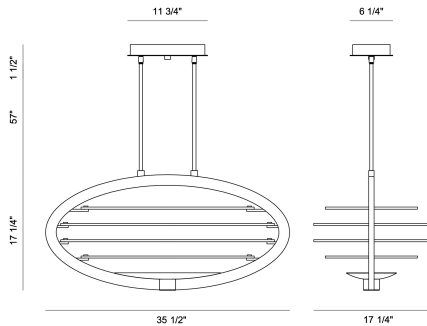

OMBRA, LED OVAL CHANDELIER

PRODUCT DETAILS

No.	:	38153-020
Product Color	:	DARK BRONZE/POLISHED NICKEL
Product Material	:	METAL
Shade / Accent Colour	:	NICKEL
Shade / Accent Material	:	~
Length	:	35.5"
Width	:	17.25"
Height	:	17.25"
Weight	:	19LBS

OPTIONS AVAILABLE

ITEM NO.	FINISH	SHADE
38153-013	BRASS/BLACK DARK	
38153-020	BRONZE/POLISHED NICKEL	

TECHNICAL DETAILS

Hanging Support Type	:	ROD
Hanging Support Length	:	57"
Rods Included	:	3"+6"+12"+18"+18"
Canopy / Backplate Length	:	11.75"
Canopy / Backplate Height	:	1.5"
Canopy / Backplate Width	:	6.25"
Location	:	DRY
Approval	:	
Title 24	:	YES