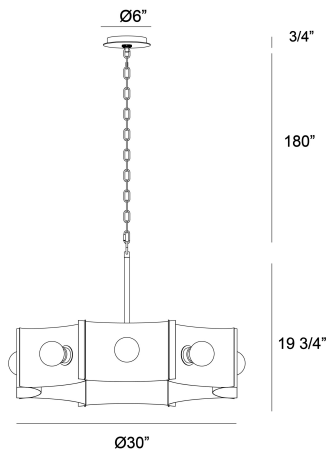

METALLO, 8 LIGHT CHANDELIER

PRODUCT DETAILS

No.	:	38428-029
Product Color	:	BRONZE
Product Material	:	METAL
Shade / Accent Colour	:	BRASS
Shade / Accent Material	:	~
Diameter	:	30"
Height	:	19.25"
Overall Height	:	180"
Weight	:	19.5LBS

LIGHT SOURCE DETAILS

Number of Bulbs	:	8
Light Source	:	BULB
Light Source Type	:	G25
Input Voltage	:	120V
Bulb Voltage	:	120V
Socket Type	:	E26
Wattage	:	60W
Total Wattage	:	480W
Bulb Included	:	NO
Dimmable	:	YES

OPTIONS AVAILABLE

ITEM NO.	FINISH	SHADE
38428-012	VINTAGE NICKEL	VINTAGE NICKEL/BLACK NATURE
38428-029	BRONZE	BRASS/BRONZE

TECHNICAL DETAILS

Hanging Support Type	:	CHAIN
Hanging Support Length	:	180"
Canopy / Backplate Height	:	0.75"
Canopy / Backplate Dia.	:	5"
Location	:	DRY
Approval	:	