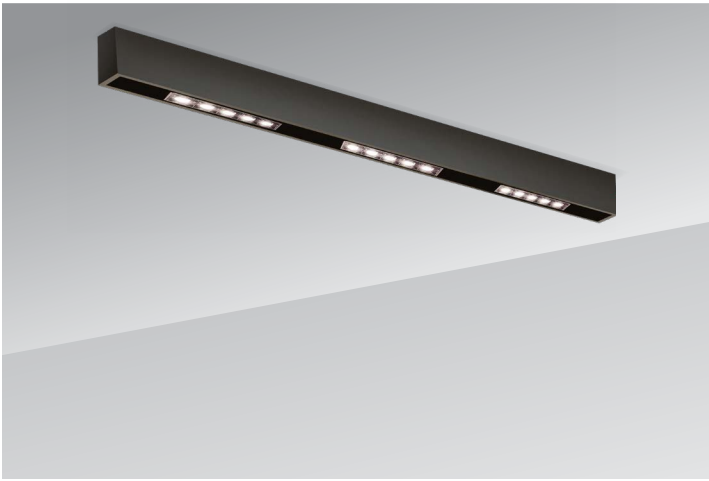

CONSTRUCT

COMPLETE MODULAR KIT

BLACK: 38452-017 **WHITE:** 38452-025

PROJECT: _____

TYPE: _____ DATE: _____

NOTES: _____

PRODUCT DESCRIPTION

Complete CONSTRUCT 3FT surface mount KIT with 3 small multiples. All parts, lighting fixtures and remote power supply included.

KIT COMPONENTS

 3FT CHANNEL	 2 End caps included
 SMALL MULTIPLE X3	 X3
 END CAP WITH POWER CORD	
 SURFACE MOUNTED CLIPS X2	
 96W REMOTE DRIVER	 35 mm (1.37")

SPECIFICATIONS

INSTALLATION TYPE	Surface mount
CONSTRUCTION	Extruded aluminum channel, die cast aluminum fixtures
INPUT VOLTAGE	120V to remote power supply, 24V DC to channel
FINISH OPTIONS	Black and white
COLOR TEMPERATURE	3000K
TOTAL WATTAGE	33W
TOTAL DELIVERED LUMENS	2058LM
DIMMING	TRIAC
ELECTRICAL APPROVAL	   Compliant
WARRANTY	

ORDERING GUIDE

MODEL	FINISH
38452-017	Black
38452-025	White