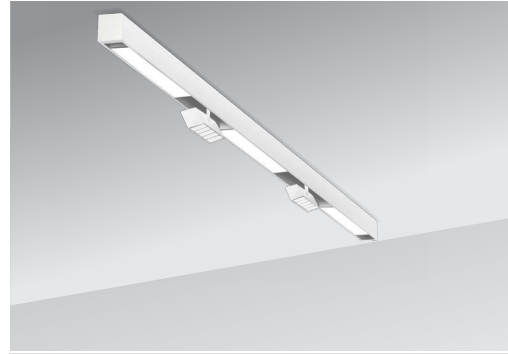

### PRODUCT DESCRIPTION

Complete CONSTRUCT 6FT surface mount KIT with 3 small Lens and 2 Multiple spots.  
All parts, lighting fixtures and remote power supply included.

### SPECIFICATIONS

INSTALLATION TYPE	Surface mount
CONSTRUCTION	Extruded aluminum channel, die cast aluminum fixtures
INPUT VOLTAGE	120V to remote power supply, 24V DC to channel
FINISH OPTIONS	Black and white
COLOR TEMPERATURE	3000K
TOTAL WATTAGE	52W
TOTAL DELIVERED LUMENS	2788LM
DIMMING	TRIAC
ELECTRICAL APPROVAL	   Compliant
WARRANTY	