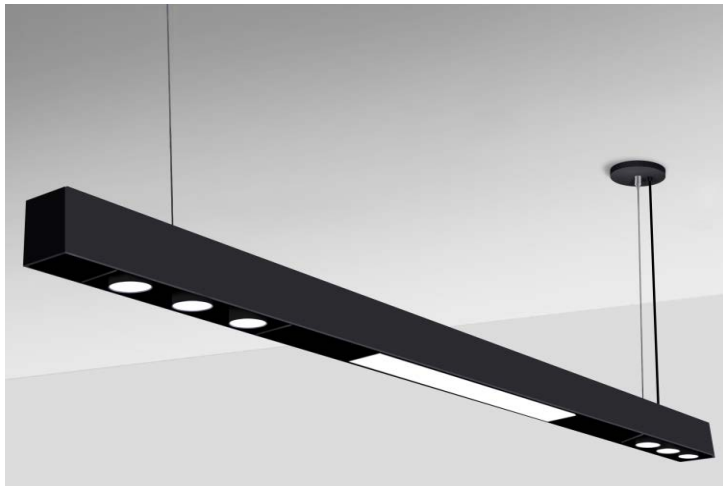

ROUTE COMPLETE MODULAR KIT

BLACK: 38455-018

PROJECT: _____

TYPE: _____ DATE: _____

NOTES: _____

PRODUCT DESCRIPTION

Complete ROUTE 6FT suspension mount KIT with 2 downlights and 1 Medium lens.
All parts, and lighting fixtures included.

KIT COMPONENTS

 6FT CHANNEL	 3.74" (95mm) 2.59" (66mm)
 DOWNLIGHT X 2	 2.36" (60mm) Ø1.97" (50mm) 2.12" (54mm) 11.81" (300mm)
 MEDIUM LENS	 3.74" (60mm) 23.62" (600mm)
 PENDANT KIT WITH POWER CORD	
 PENDANT KIT WITHOUT POWER CORD	
 CABLE TIE	
 END CAP	
 POWER JOINT	

SPECIFICATIONS

INSTALLATION TYPE	Suspension Mount
CONSTRUCTION	Extruded aluminum channel, die cast aluminum fixtures
INPUT VOLTAGE	120V
FINISH OPTIONS	Black
COLOR TEMPERATURE	3000K
TOTAL WATTAGE	84W
TOTAL DELIVERED LUMENS	5937LM
DIMMING	TRIAC
ELECTRICAL APPROVAL	   Compliant
WARRANTY	