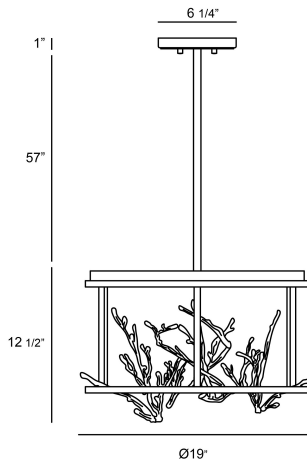

AERIE, 4LT ROUND LED CHANDELIER

PRODUCT DETAILS

No.	:	38636-028
Product Color	:	BLACK/SILVER
Product Material	:	METAL
Shade / Accent Colour	:	SILVER
Shade / Accent Material	:	~
Diameter	:	19"
Height	:	12.5"
Overall Height	:	70"
Weight	:	21.8LBS

ITEM NO.	FINISH	SHADE
38636-028	BLACK/SILVER	

TECHNICAL DETAILS

Hanging Support Type	:	ROD
Hanging Support Length	:	57"
Rods Included	:	3"+6"+12"+18"+18"
Canopy / Backplate Height	:	1"
Canopy / Backplate Dia.	:	6.25"
Location	:	DRY
Approval	:	
Title 24	:	YES