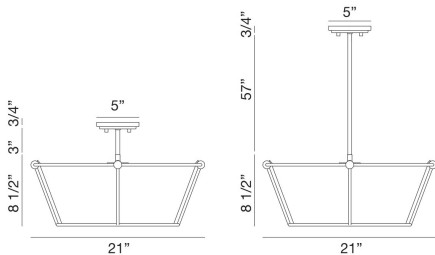

PULITO, 4 LT SEMI-FLUSH

PRODUCT DETAILS

No.	:	39045-021
Product Color	:	POLISHED NICKEL
Shade / Accent Colour	:	NICKEL
Diameter	:	21"
Height	:	12.75"
Weight	:	9LBS

LIGHT SOURCE DETAILS

Number of Bulbs	:	4
Light Source	:	BULB
Light Source Type	:	B10
Input Voltage	:	120V
Bulb Voltage	:	120V
Socket Type	:	E12
Wattage	:	60W
Total Wattage	:	240W
Bulb Included	:	NO
Dimmable	:	YES

OPTIONS AVAILABLE

ITEM NO.	FINISH	SHADE
39045-010	MATTE BLACK	BLACK
39045-021	POLISHED NICKEL	NICKEL

TECHNICAL DETAILS

Hanging Support Type	:	ROD
Hanging Support Length	:	57"
Canopy / Backplate Height	:	0.75"
Canopy / Backplate Dia.	:	5"
IP Rating	:	IP20