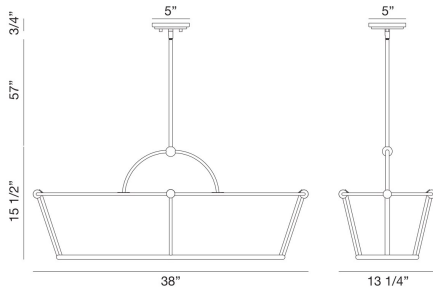

PULITO, 6 LT ISLAND PENDANT

PRODUCT DETAILS

No.	:	39046-027
Product Color	:	POLISHED NICKEL
Shade / Accent Colour	:	NICKEL
Length	:	38"
Width	:	13.25"
Height	:	15.75"
Weight	:	11LBS

LIGHT SOURCE DETAILS

Number of Bulbs	:	6
Light Source	:	BULB
Light Source Type	:	B10
Input Voltage	:	120V
Bulb Voltage	:	120V
Socket Type	:	E12
Wattage	:	60W
Total Wattage	:	360W
Bulb Included	:	NO
Dimmable	:	YES

OPTIONS AVAILABLE

ITEM NO.	FINISH	SHADE
39046-017	MATTER BLACK	BLACK
39046-027	POLISHED NICKEL	NICKEL

TECHNICAL DETAILS

Hanging Support Type	:	ROD
Hanging Support Length	:	57"
Canopy / Backplate Height	:	0.75"
Canopy / Backplate Dia.	:	5"
IP Rating	:	IP20