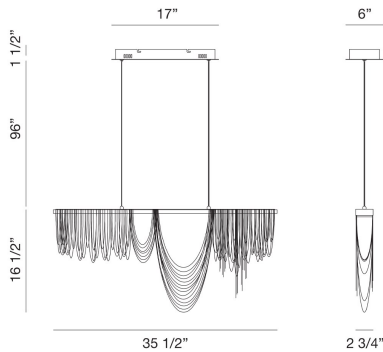

TENDA, LED CHANDELIER

PRODUCT DETAILS

No.	:	39283-023
Product Color	:	PAINTED BRUSHED BLACK
Shade / Accent Colour	:	BLACK
Length	:	35.5"
Width	:	2.75"
Height	:	16.5"
Weight	:	12.6lbs

LIGHT SOURCE DETAILS

Light Source Type	:	INTEGRATED LED
Input Voltage	:	120V
Bulb Voltage	:	120V
Socket Type	:	LED
Total Wattage	:	48W
Total Lumen	:	2100lm
Kelvin	:	3000K
CRI	:	90
Dimmable	:	Yes

Options Available

ITEM NO.	FINISH	SHADE
39283-016	GOLD	GOLD
	PAINTED BRUSHED	
39283-023	BLACK	BLACK

TECHNICAL DETAILS

Hanging Support Type	:	AIRCRAFT CABLE
Hanging Support Length	:	96"
Canopy / Backplate Length	:	17"
Canopy / Backplate Height	:	6"
Canopy / Backplate Width	:	1.5"

PROJECT INFORMATION

Job Name: Date: Type: