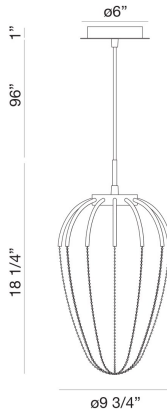

### PRODUCT DETAILS

No.	:	39325-013
Product Color	:	GOLD
Shade / Accent Colour	:	GOLD
Diameter	:	9.75"
Height	:	20"
Weight	:	4.4lbs

### TECHNICAL DETAILS

Hanging Support Type	:	WIRE
Hanging Support Length	:	72"
Canopy / Backplate Height	:	1"
Canopy / Backplate Dia.	:	6"