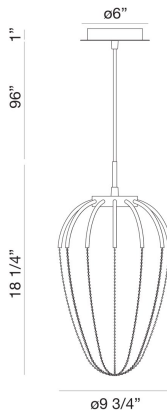

FRUSTA, 1 LT LED PENDANT

PRODUCT DETAILS

No.	:	39325-020
Product Color	:	BLACK
Shade / Accent Colour	:	BLACK
Diameter	:	9.75"
Height	:	20"
Weight	:	4.4lbs

LIGHT SOURCE DETAILS

Light Source Type	:	INTEGRATED LED
Input Voltage	:	120V
Bulb Voltage	:	120V
Socket Type	:	LED
Total Wattage	:	8W
Delivered Lumens	:	120lm
Kelvin	:	3000K
CRI	:	90
Dimmable	:	Yes

OPTIONS AVAILABLE

ITEM NO.	FINISH	SHADE
39325-013	GOLD	GOLD
39325-020	BLACK	BLACK

TECHNICAL DETAILS

Hanging Support Type	:	WIRE
Hanging Support Length	:	72"
Canopy / Backplate Height	:	1"
Canopy / Backplate Dia.	:	6"