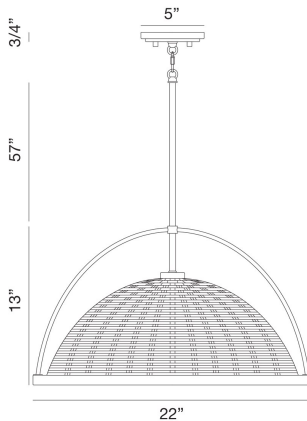

CELESTE, 4 LT PENDANT

PRODUCT DETAILS

No.	:	39350-022
Product Color	:	BRONZE
Shade / Accent Colour	:	BRONZE
Diameter	:	22"
Height	:	13"
Weight	:	9lbs

LIGHT SOURCE DETAILS

Number of Bulbs	:	4
Light Source	:	Incandescent
Light Source Type	:	A19
Input Voltage	:	120V
Bulb Voltage	:	120V
Socket Type	:	E26
Wattage	:	60W
Total Wattage	:	240W
Bulb Included	:	No
Dimmable	:	Yes

OPTIONS AVAILABLE

ITEM NO.	FINISH	SHADE
39350-015	CHROME	CHROME
39350-022	BRONZE	BRONZE

TECHNICAL DETAILS

Hanging Support Type	:	ROD
Hanging Support Length	:	57"
Canopy / Backplate Height	:	0.75"
Canopy / Backplate Dia.	:	5"