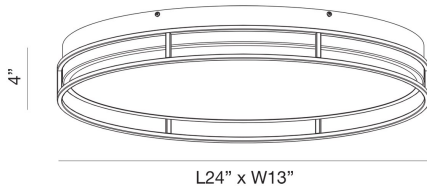

### PRODUCT DETAILS

No.	:	39409-027
Product Color	:	BLACK
Shade / Accent Colour	:	CHROME
Length	:	24"
Width	:	14"
Height	:	4"
Weight	:	9LBS

### LIGHT SOURCE DETAILS

Light Source Type	:	INTEGRATED LED
Input Voltage	:	120V
Bulb Voltage	:	DC 36V
Socket Type	:	LED
Total Wattage	:	40W
Delivered Lumens	:	1500LM
Kelvin	:	3000K
CRI	:	90
Dimmable	:	YES

### TECHNICAL DETAILS

Canopy / Backplate Length	:	23.25"
Canopy / Backplate Height	:	2.5"
Canopy / Backplate Width	:	12.25"