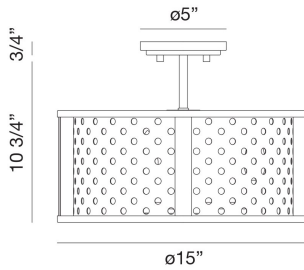

### PRODUCT DETAILS

No.	:	39415-028
Product Color	:	GOLD
Shade / Accent Colour	:	GOLD
Diameter	:	15"
Height	:	11"
Weight	:	10.5LBS

### TECHNICAL DETAILS

Canopy / Backplate Height	:	0.75"
Canopy / Backplate Dia.	:	5"