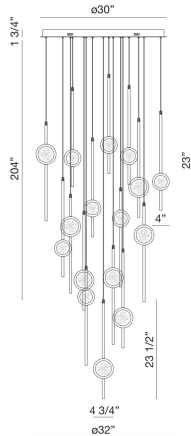

BARLETTA, 16 LT LED CHANDELIER

PRODUCT DETAILS

No.	:	39465-030
Product Color	:	BLACK ANODIZED ALUMINUM
Product Material	:	ALUMINUM
Shade / Accent Colour	:	BRASS
Shade / Accent Material	:	ALUMINUM
Diameter	:	32"
Height	:	23.5"
Weight	:	77.8lbs

LIGHT SOURCE DETAILS

Light Source Type	:	INTEGRATED LED
Input Voltage	:	120V
Bulb Voltage	:	120V
Socket Type	:	LED
Total Wattage	:	90W
Total Lumen	:	3800lm
Kelvin	:	3500K
CRI	:	90
Dimmable	:	Yes

Options Available

ITEM NO.	FINISH	SHADE
39465-016	BLACK ANODIZED ALUMINUM	BLACK
39465-023	BRASS ANODIZED ALUMINUM	BRASS
39465-030	BLACK ANODIZED ALUMINUM	BRASS

TECHNICAL DETAILS

Hanging Support Type	:	WIRE
Hanging Support Length	:	204"
Canopy / Backplate Height	:	1.75"
Canopy / Backplate Dia.	:	30"