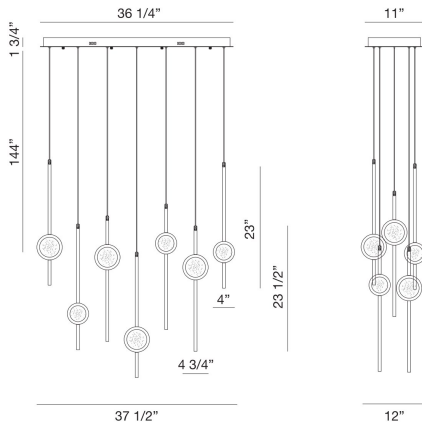

BARLETTA, 12-LIGHT 38IN INTEGRATED LED MULTI DROP CHANDELIER

PRODUCT DETAILS

No.	:	39466-037
Product Color	:	GOLD-BLACK MIX
Product Material	:	ALUMINUM
Shade / Accent Colour	:	CLEAR
Shade / Accent Material	:	GLASS
Length	:	37.5"
Width	:	12"
Height	:	23.5"
Weight	:	49LBS

LIGHT SOURCE DETAILS

Light Source Type	:	INTEGRATED LED
Input Voltage	:	120V
Bulb Voltage	:	120V
Socket Type	:	INTEGRATED
Total Wattage	:	68W
Delivered Lumens	:	2371LM
Kelvin	:	3500K
CRI	:	90
Dimmable	:	NO / YES

OPTIONS AVAILABLE

ITEM NO.	FINISH	SHADE
39466-013	ANODIZED BLACK	BLACK
39466-020	GOLD	BRASS
39466-037	GOLD-BLACK MIX	BRASS

TECHNICAL DETAILS

Hanging Support Type	:	WIRE
Hanging Support Length	:	144"
Canopy / Backplate Length	:	36"
Canopy / Backplate Height	:	1.5"
Canopy / Backplate Width	:	8"
IP Rating	:	IP22
Beam Angle	:	360