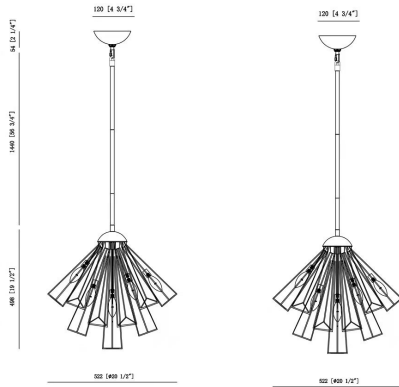

DENDELIO, 7-LIGHT PENDANT

PRODUCT DETAILS

No.	:	43862-028
Product Color	:	GOLD
Diameter	:	20"
Height	:	20"

LIGHT SOURCE DETAILS

Number of Bulbs	:	7
Light Source	:	BULB
Light Source Type	:	B10
Input Voltage	:	120V
Bulb Voltage	:	120V
Socket Type	:	E12
Wattage	:	40W
Total Wattage	:	280W
Bulb Included	:	NO
Dimmable	:	YES

OPTIONS AVAILABLE

ITEM NO.	FINISH	SHADE
43862-028	GOLD	

TECHNICAL DETAILS

Hanging Support Type	:	ROD
Hanging Support Length	:	57"
Canopy / Backplate Height	:	2.25"
Canopy / Backplate Dia.	:	4.75"
Location	:	DRY