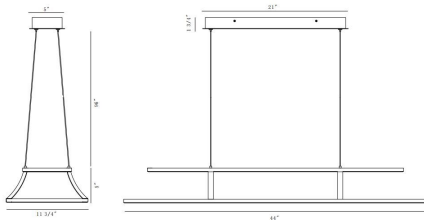

CADOUX, 44IN INTEGRATED LED LINEAR CHANDELIER

PRODUCT DETAILS

No.	:	43877-010
Product Color	:	MATTE BLACK
Shade / Accent Colour	:	WHITE
Shade / Accent Material	:	ACRYLIC
Length	:	44"
Width	:	11.75"
Height	:	5"

OPTIONS AVAILABLE

ITEM NO.	FINISH	SHADE
43877-010	MATTE BLACK	
43877-027	MATTE GOLD	

TECHNICAL DETAILS

Hanging Support Type	:	WIRE
Hanging Support Length	:	96"
Canopy / Backplate Length	:	21"
Canopy / Backplate Height	:	1.75"
Canopy / Backplate Width	:	5"
IP Rating	:	IP22
Location	:	DRY
Beam Angle	:	360