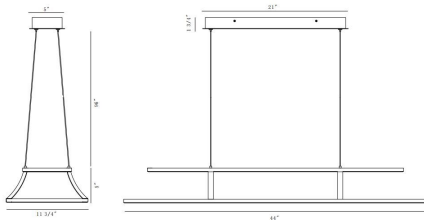

CADOUX, 44IN INTEGRATED LED LINEAR CHANDELIER

PRODUCT DETAILS

| | | |
|-------------------------|---|------------|
| No. | : | 43877-027 |
| Product Color | : | MATTE GOLD |
| Shade / Accent Colour | : | WHITE |
| Shade / Accent Material | : | ACRYLIC |
| Length | : | 44" |
| Width | : | 11.75" |
| Height | : | 5" |

OPTIONS AVAILABLE

| ITEM NO. | FINISH | SHADE |
|-----------|-------------|-------|
| 43877-010 | MATTE BLACK | |
| 43877-027 | MATTE GOLD | |

TECHNICAL DETAILS

| | | |
|---------------------------|---|-------|
| Hanging Support Type | : | WIRE |
| Hanging Support Length | : | 96" |
| Canopy / Backplate Length | : | 21" |
| Canopy / Backplate Height | : | 1.75" |
| Canopy / Backplate Width | : | 5" |
| IP Rating | : | IP22 |
| Location | : | DRY |
| Beam Angle | : | 360 |