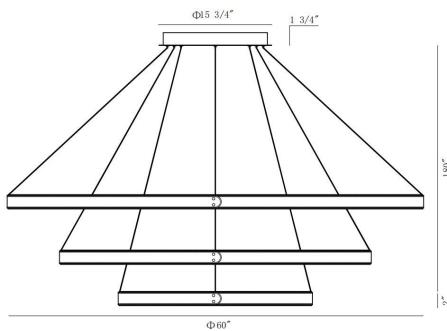

VERDURA, 3-TIERS 3-LIGHT 60IN INTEGRATED LED GRAND CHANDELI

PRODUCT DETAILS

No.	:	43900-015
Product Color	:	MATTE BLACK
Shade / Accent Colour	:	WHITE
Shade / Accent Material	:	ACRYLIC
Width	:	60"
Diameter	:	60"
Height	:	2"

OPTIONS AVAILABLE

ITEM NO.	FINISH	SHADE
43900-015	MATTE BLACK	
43900-039	MATTE GREY	

TECHNICAL DETAILS

Hanging Support Type	:	WIRE
Hanging Support Length	:	180"
Canopy / Backplate Height	:	1.75"
Canopy / Backplate Dia.	:	15.75"
IP Rating	:	IP22
Location	:	DRY
Beam Angle	:	360