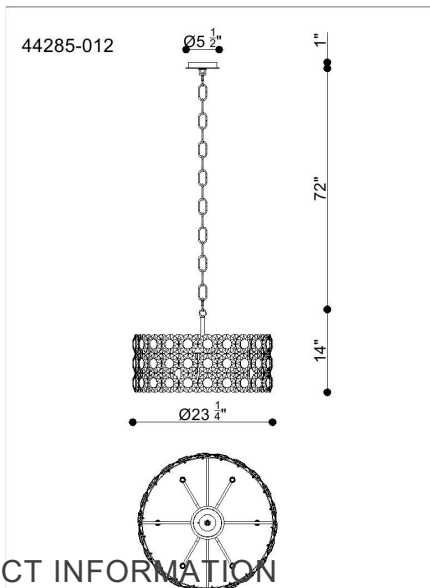

PERRENE, 6-LIGHT 23IN PENDANT CHANDELIER

PRODUCT DETAILS

No.	:	44285-012
Product Color	:	CHROME
Shade / Accent Colour	:	CLEAR
Shade / Accent Material	:	GLASS
Length	:	23.5"
Width	:	23.5"
Diameter	:	23.25"
Height	:	14"
Overall Height	:	71"
Weight	:	23.5LBS

LIGHT SOURCE DETAILS

Number of Bulbs	:	6
Light Source	:	BULB
Light Source Type	:	B10
Input Voltage	:	120V
Bulb Voltage	:	120V
Socket Type	:	E12
Wattage	:	40W
Total Wattage	:	240W
Bulb Included	:	NO
Dimmable	:	NO

OPTIONS AVAILABLE

ITEM NO.	FINISH	SHADE
44285-012	CHROME	
44285-026	GOLD	

TECHNICAL DETAILS

Light Direction	:	UP
Hanging Support Type	:	CHAIN
Hanging Support Length	:	72"
Rods Included	:	YES
Canopy / Backplate Length	:	5.5"
Canopy / Backplate Height	:	1"
Canopy / Backplate Width	:	5.5"
Canopy / Backplate Dia.	:	5.5"
IP Rating	:	IP22
Location	:	DRY
Approval	:	
Beam Angle	:	360