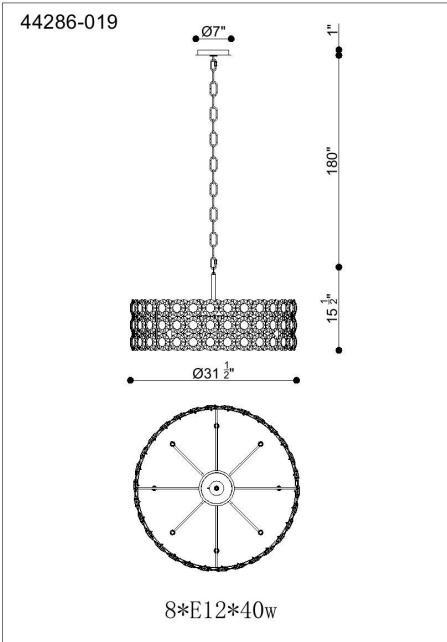

PERRENE, 8-LIGHT 32IN CHANDELIER

PRODUCT DETAILS

No.	:	44286-019
Product Color	:	CHROME
Shade / Accent Colour	:	CLEAR
Shade / Accent Material	:	GLASS
Length	:	31.5"
Width	:	31.5"
Diameter	:	31.5"
Height	:	15.5"
Overall Height	:	72.5"
Weight	:	44LBS

LIGHT SOURCE DETAILS

Number of Bulbs	:	8
Light Source	:	BULB
Light Source Type	:	B10
Input Voltage	:	120V
Bulb Voltage	:	120V
Socket Type	:	E12
Wattage	:	40W
Total Wattage	:	320W
Bulb Included	:	NO
Dimmable	:	NO

OPTIONS AVAILABLE

ITEM NO.	FINISH	SHADE
44286-019	CHROME	
44286-025	GOLD	

TECHNICAL DETAILS

Light Direction	:	UP
Hanging Support Type	:	CHAIN
Hanging Support Length	:	72"
Rods Included	:	YES
Canopy / Backplate Length	:	14.5"
Canopy / Backplate Height	:	1.75"
Canopy / Backplate Width	:	5.5"
Canopy / Backplate Dia.	:	8"
IP Rating	:	IP22
Location	:	DRY
Approval	:	
Beam Angle	:	360