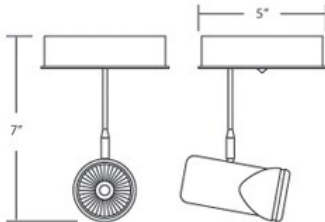

AGATA, 1-LIGHT MONOSPOT

PRODUCT DETAILS

No.	:	0057-01
Product Color	:	BLACK
Diameter	:	5"
Height	:	7"

LIGHT SOURCE DETAILS

Number of Bulbs	:	1
Light Source	:	Halogen
Light Source Type	:	MR16/C
Input Voltage	:	120V
Socket Type	:	GU5.3
Wattage	:	50W
Total Wattage	:	50W
Bulb Included	:	Yes
Dimmable	:	Yes

OPTIONS AVAILABLE

ITEM NO.	FINISH	SHADE
0057-01	BLACK	
0057-S5	SATIN NICKEL	

TECHNICAL DETAILS

Adjustable Lamp Head	:	Yes
Approval	:	

PROJECT INFORMATION

Job Name: Date: Type:

Comments: