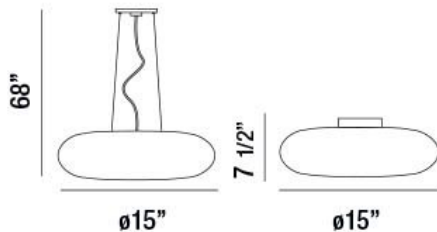

POP, 3-LIGHT MEDIUM CONVERTIBLE PENDANT

PRODUCT DETAILS

No.	:	12895-052
Product Color	:	CHROME
Product Material	:	METAL
Shade / Accent Colour	:	OPAL WHITE GLASS
Shade / Accent Material	:	GLASS
Diameter	:	15"
Height	:	7.5"
Overall Height	:	68"
Weight	:	8.8lbs

Options Available

ITEM NO.	FINISH	SHADE
12895-045	CHROME	YELLOW GLASS DIFFUSER
12895-052	CHROME	OPAL WHITE GLASS

TECHNICAL DETAILS

Light Direction	:	Down
Hanging Support Type	:	AIRCRAFT CABLE
Hanging Support Length	:	68"
Canopy / Backplate Height	:	1.5"
Canopy / Backplate Dia.	:	5"
Adjustable Lamp Head	:	No
Approval	:	