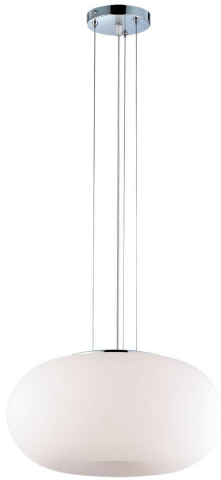

POP, 3-LIGHT MEDIUM CONVERTIBLE PENDANT

PRODUCT DETAILS

No.	:	12895-052
Product Color	:	CHROME
Product Material	:	METAL
Shade / Accent Colour	:	OPAL WHITE GLASS
Shade / Accent Material	:	GLASS
Diameter	:	15"
Height	:	7.5"
Overall Height	:	68"
Weight	:	8.8lbs

LIGHT SOURCE DETAILS

Number of Bulbs	:	3
Light Source	:	Incandescent
Light Source Type	:	A19
Input Voltage	:	120V
Bulb Voltage	:	120V
Socket Type	:	E26
Wattage	:	60W
Total Wattage	:	180W
Bulb Included	:	No
Dimmable	:	Yes

Options Available

ITEM NO.	FINISH	SHADE
12895-045	CHROME	YELLOW GLASS DIFFUSER
12895-052	CHROME	OPAL WHITE GLASS

TECHNICAL DETAILS

Light Direction	:	Down
Hanging Support Type	:	AIRCRAFT CABLE
Hanging Support Length	:	68"
Canopy / Backplate Height	:	1.5"
Canopy / Backplate Dia.	:	5"
Adjustable Lamp Head	:	No
Approval	:	